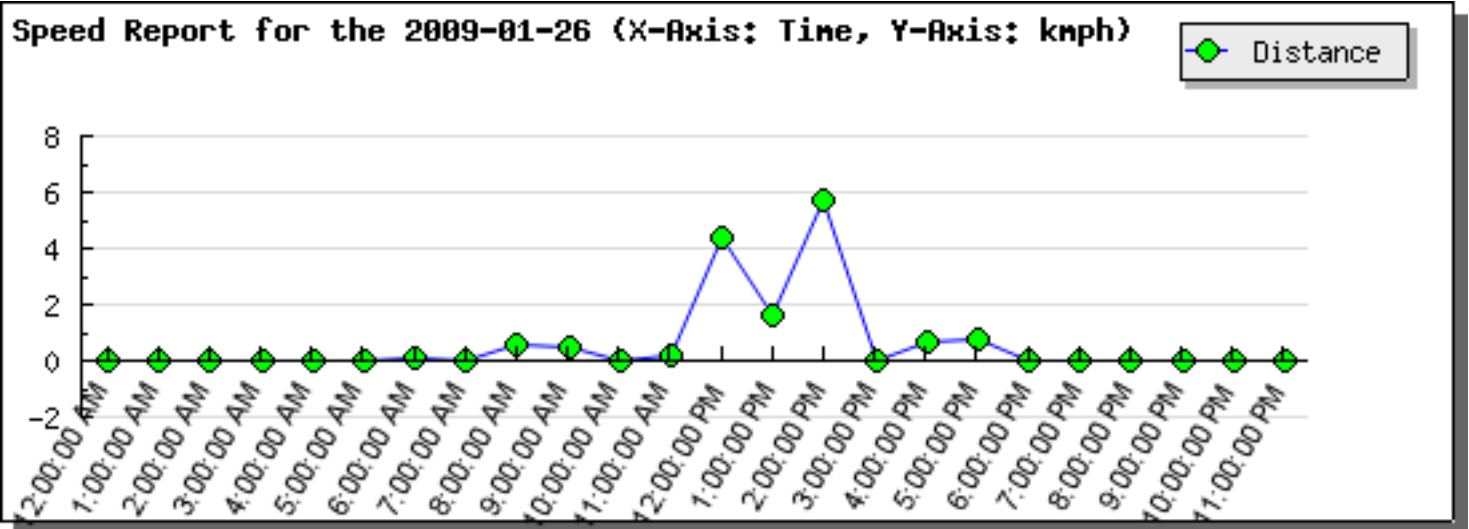

Monico Vehicle Tracking System

January 28, 2009, 1:35 pm

Group name: Monico
 Name: Gorky Sobhan
 Address: Dhanmondi
 Total No. of Vehicles: 2

Total distance: 53.693 kms
 List of Vehicle Number Plates: DM-KHA-11-8421,PDA3456
 Total time: 2 days 7:49:8
 Report Generated for the period: From: January 26, 2009 To: January 28, 2009

Distance Report

1.
 Vehicle Number Plate: DM-KHA-11-8421
 Total Distance Traveled: 53.693 kms
 Maximum Speed: 61.194 kmph
 Average Speed: 7.009 kmph
 Total Time Traveled: 2 days 07:49:08
 Date:2009-01-26

Time	Avg speed	Max speed	Distance
12:00:00 AM	0	0	0
1:00:00 AM	0	0	0
2:00:00 AM	0	0	0
3:00:00 AM	0	0	0
4:00:00 AM	0	0	0
5:00:00 AM	0	0	0
6:00:00 AM	0.472	2.232	0.065
7:00:00 AM	0	0	0
8:00:00 AM	3.015	20.274	0.592
9:00:00 AM	2.158	16.926	0.435
10:00:00 AM	0	0	0
11:00:00 AM	0.504	3.534	0.22
12:00:00 PM	11.187	58.218	4.417

Time	Avg speed	Max speed	Distance
1:00:00 PM	3.503	47.43	1.59
2:00:00 PM	9.74	52.638	5.672
3:00:00 PM	0	0	0.001
4:00:00 PM	4.522	30.504	0.628
5:00:00 PM	5.218	23.064	0.757
6:00:00 PM	0	0	0
7:00:00 PM	0.1	0.744	0.022
8:00:00 PM	0	0	0
9:00:00 PM	0	0	0
10:00:00 PM	0	0	0
11:00:00 PM	0	0	0