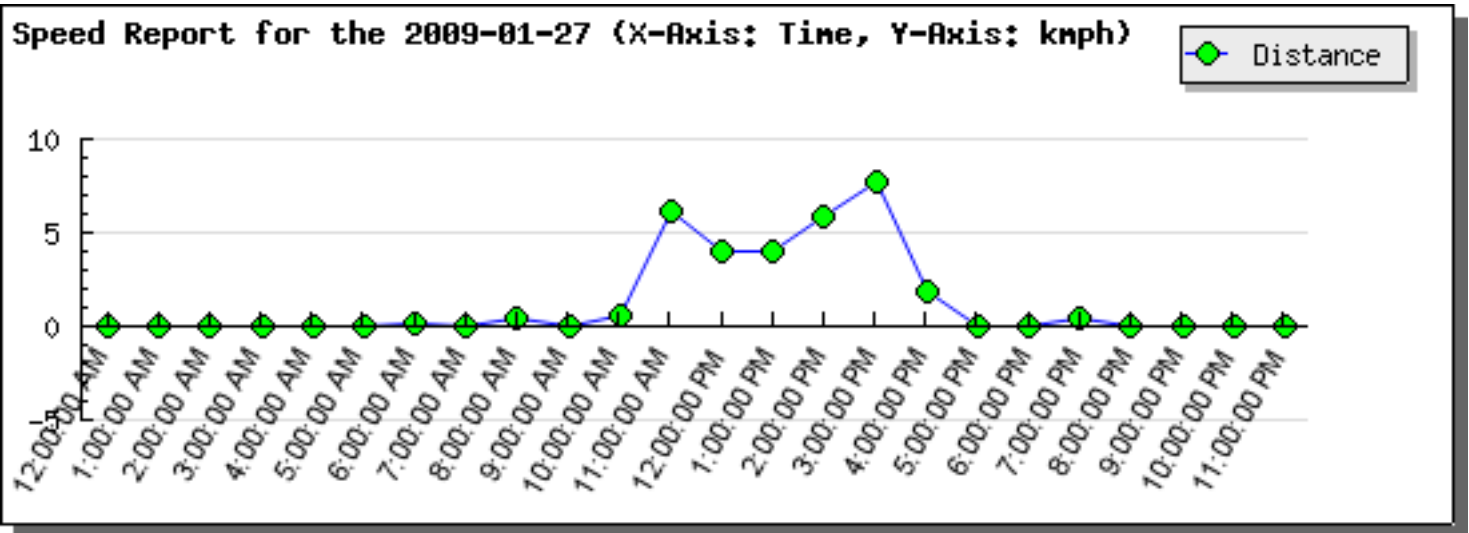

Distance Report

1.
 Vehicle Number Plate: DM-KHA-11-8421
 Total Distance Traveled: 53.693 kms
 Maximum Speed: 61.194 kmph
 Average Speed: 7.009 kmph
 Total Time Traveled: 2 days 07:49:08
 Date:2009-01-26

Time	Avg speed	Max speed	Distance
12:00:00 AM	0	0	0
1:00:00 AM	0	0	0
2:00:00 AM	0	0	0
3:00:00 AM	0	0	0
4:00:00 AM	0	0	0
5:00:00 AM	0	0	0
6:00:00 AM	0.472	2.232	0.065
7:00:00 AM	0	0	0
8:00:00 AM	3.015	20.274	0.592
9:00:00 AM	2.158	16.926	0.435
10:00:00 AM	0	0	0
11:00:00 AM	0.504	3.534	0.22
12:00:00 PM	11.187	58.218	4.417

Time	Avg speed	Max speed	Distance
1:00:00 PM	3.503	47.43	1.59
2:00:00 PM	9.74	52.638	5.672
3:00:00 PM	0	0	0.001
4:00:00 PM	4.522	30.504	0.628
5:00:00 PM	5.218	23.064	0.757
6:00:00 PM	0	0	0
7:00:00 PM	0.1	0.744	0.022
8:00:00 PM	0	0	0
9:00:00 PM	0	0	0
10:00:00 PM	0	0	0
11:00:00 PM	0	0	0

Date:2009-01-27

Time	Avg speed	Max speed	Distance
12:00:00 AM	0	0	0
1:00:00 AM	0	0	0
2:00:00 AM	0	0	0
3:00:00 AM	0	0	0
4:00:00 AM	0.157	0.372	0.006
5:00:00 AM	0	0	0
6:00:00 AM	0.291	1.488	0.109
7:00:00 AM	0.062	0.186	0.005
8:00:00 AM	3.162	21.018	0.497
9:00:00 AM	0	0	0
10:00:00 AM	28.644	41.478	0.517
11:00:00 AM	17.332	46.314	6.101
12:00:00 PM	11.611	61.194	4.01
1:00:00 PM	15.146	45.942	4.019
2:00:00 PM	9.93	59.706	5.907
3:00:00 PM	9.814	53.754	7.763
4:00:00 PM	8.44	45.198	1.838
5:00:00 PM	0.047	0.372	0.02
6:00:00 PM	0	0	0
7:00:00 PM	2.028	22.134	0.389
8:00:00 PM	0	0	0
9:00:00 PM	0	0	0
10:00:00 PM	0	0	0
11:00:00 PM	0	0	0