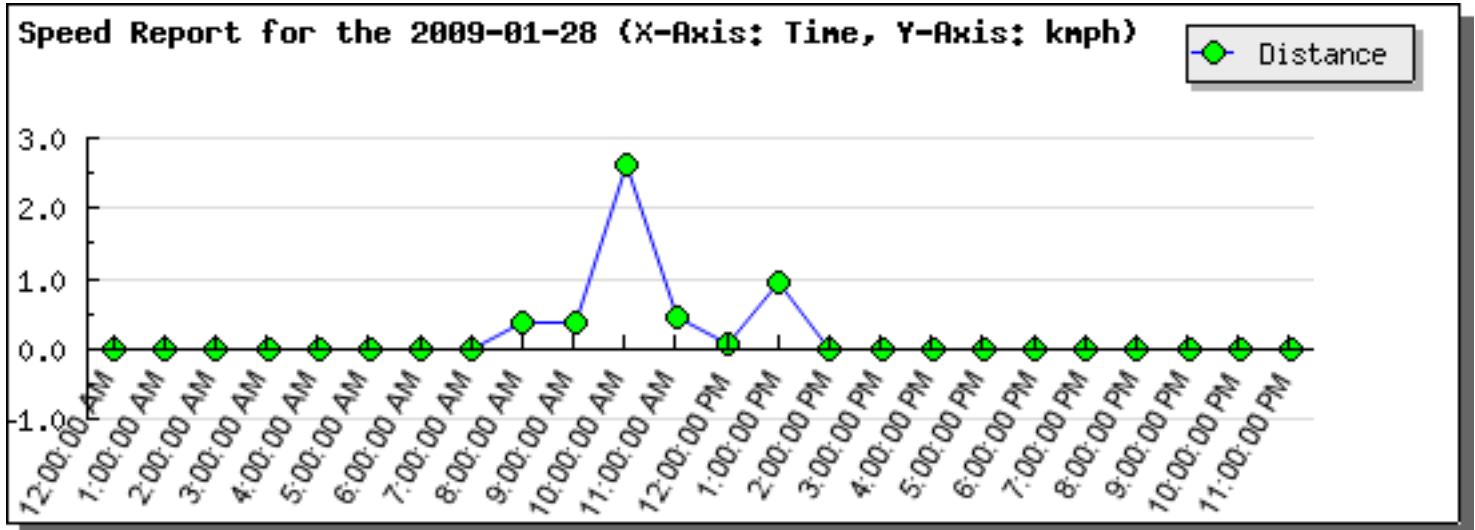

Time	Avg speed	Max speed	Distance
12:00:00 AM	0	0	0
1:00:00 AM	0	0	0
2:00:00 AM	0	0	0
3:00:00 AM	0	0	0
4:00:00 AM	0	0	0
5:00:00 AM	0	0	0
6:00:00 AM	0.472	2.232	0.065
7:00:00 AM	0	0	0
8:00:00 AM	3.015	20.274	0.592
9:00:00 AM	2.158	16.926	0.435
10:00:00 AM	0	0	0
11:00:00 AM	0.504	3.534	0.22
12:00:00 PM	11.187	58.218	4.417

Time	Avg speed	Max speed	Distance
1:00:00 PM	3.503	47.43	1.59
2:00:00 PM	9.74	52.638	5.672
3:00:00 PM	0	0	0.001
4:00:00 PM	4.522	30.504	0.628
5:00:00 PM	5.218	23.064	0.757
6:00:00 PM	0	0	0
7:00:00 PM	0.1	0.744	0.022
8:00:00 PM	0	0	0
9:00:00 PM	0	0	0
10:00:00 PM	0	0	0
11:00:00 PM	0	0	0

Date:2009-01-27

Time	Avg speed	Max speed	Distance
12:00:00 AM	0	0	0
1:00:00 AM	0	0	0
2:00:00 AM	0	0	0
3:00:00 AM	0	0	0
4:00:00 AM	0.157	0.372	0.006
5:00:00 AM	0	0	0
6:00:00 AM	0.291	1.488	0.109
7:00:00 AM	0.062	0.186	0.005
8:00:00 AM	3.162	21.018	0.497
9:00:00 AM	0	0	0
10:00:00 AM	28.644	41.478	0.517
11:00:00 AM	17.332	46.314	6.101
12:00:00 PM	11.611	61.194	4.01
1:00:00 PM	15.146	45.942	4.019
2:00:00 PM	9.93	59.706	5.907
3:00:00 PM	9.814	53.754	7.763
4:00:00 PM	8.44	45.198	1.838
5:00:00 PM	0.047	0.372	0.02
6:00:00 PM	0	0	0
7:00:00 PM	2.028	22.134	0.389
8:00:00 PM	0	0	0
9:00:00 PM	0	0	0
10:00:00 PM	0	0	0
11:00:00 PM	0	0	0

Time
Date:2009-01-28

Avg speed

Max speed

Distance

Time	Avg speed	Max speed	Distance
12:00:00 AM	0	0	0
1:00:00 AM	0	0	0
2:00:00 AM	0	0	0
3:00:00 AM	0	0	0
4:00:00 AM	0	0	0
5:00:00 AM	0	0	0
6:00:00 AM	0	0	0
7:00:00 AM	0	0	0.005
8:00:00 AM	2.404	22.878	0.359
9:00:00 AM	4.179	21.576	0.358
10:00:00 AM	10.606	45.198	2.622
11:00:00 AM	2.429	10.974	0.459
12:00:00 PM	0.186	0.558	0.064
1:00:00 PM	2.849	22.134	0.959
2:00:00 PM	0.013	0.186	0.007
3:00:00 PM	0	0	0
4:00:00 PM	0	0	0
5:00:00 PM	0	0	0
6:00:00 PM	0	0	0
7:00:00 PM	0	0	0
8:00:00 PM	0	0	0
9:00:00 PM	0	0	0
10:00:00 PM	0	0	0
11:00:00 PM	0	0	0